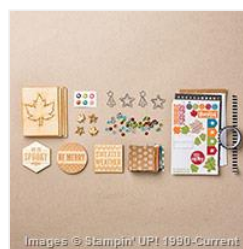

[Seasonal Snapshot 2015 Project Life Accessory Pack - 139652](#)

Price: $27.75