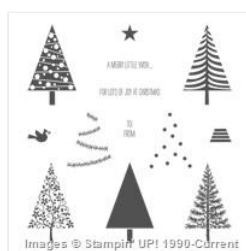

Supply List

Yoko McGregor
021-163-2245

ymcg.stamps@gmail.com

<http://lalamystampin.blogspot.com>

[Project Life Seasonal Snapshot 2015 Photopolymer Stamp Set - 139841](#)

Price: \$34.00

[Festival Of Trees Photopolymer Stamp Set - 135059](#)