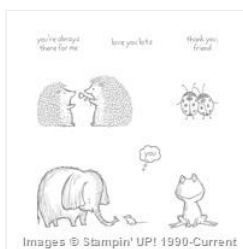

# Supply List

Place Order  
[susanitell@gmail.com](mailto:susanitell@gmail.com)

[Hey Chick Clear Mount Stamp Set - 143331](#)

Price: \$0.00

[Sheltering Tree Photopolymer Stamp Set - 137163](#)

Price: \$25.00

[Love You Lots Clear-Mount Stamp Set - 141801](#)

Price: \$9.00

[Stitched Shapes Dies - 145372](#)

Price: \$30.00

[Whisper White 8-1/2 X 11 Thick Cardstock - 140272](#)

Price: \$8.25

[So Saffron 8-1/2 X 11 Cardstock - 105118](#)