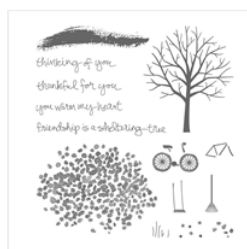

# Supply List

Place Order  
[susanitell@gmail.com](mailto:susanitell@gmail.com)

[Hey Chick Clear Mount Stamp Set - 143331](#)

Price: \$0.00

[Sheltering Tree Photopolymer Stamp Set - 137163](#)

Price: \$25.00

[Love You Lots Clear-Mount Stamp Set - 141801](#)

Price: \$9.00

[Stitched Shapes Dies - 145372](#)

Price: \$30.00

[Whisper White 8-1/2 X 11 Thick Cardstock - 140272](#)

Price: \$8.25

[So Saffron 8-1/2 X 11 Cardstock - 105118](#)