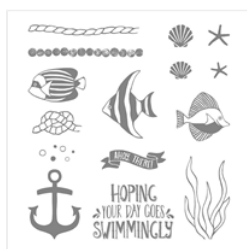

Supply List

Lisa Curcio
813-689-9319

rcurcio3@verizon.net

www.lisasstampstudio.com

[Seaside Shore
Clear-Mount
Stamp Set -
141625](#)

Price: $21.00