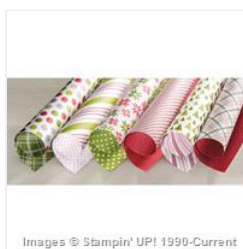

[Merry Moments Designer Series Paper - 138450](#)

Price: $11.00