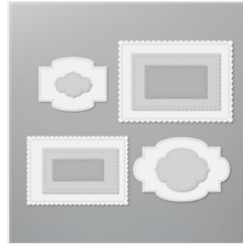

Alejandra Gomez
469-450-8526

allie@creatingwithallie.com
www.creatingwithallie.com

Supply List

[Painted Labels Dies - 151605](#)

Price: \$35.00

[Stitched Shapes Dies - 152323](#)

Price: \$30.00

[Stitched So Sweetly Dies - 151690](#)