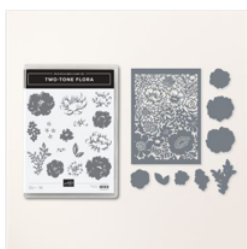

# Supply List

Holly Krautkremer  
[rubberredneck@gmail.com](mailto:rubberredneck@gmail.com)  
<http://rubberredneck.typepad.com>

Two-Tone Flora  
Bundle (English) -  
160414

Price: \$55.75

Fancy Flora Suite  
Collection  
(English) - 160431

Price: \$139.50

Something Fancy  
Bundle (English) -  
160425

Price: \$45.75

Stampin' Cut &  
Emboss Machine -  
149653

Price: \$130.00

Share A Milkshake  
Dies - 160395

**Sale: \$15.00**

Price: \$30.00