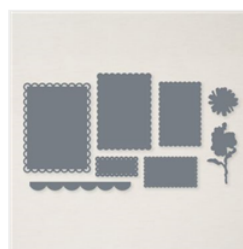

Supply List

Tina Rappe

6082899271

tinarappe@gmail.com

www.stampinstudio.com

[Watercolor Melon
Photopolymer
Stamp Set -
162962](#)

Price: \$0.00

[Heartfelt Hellos
Cling Stamp Set
\(English\) - 162964](#)

Price: \$0.00

[Stampin' Cut &
Emboss Machine -
149653](#)

Price: \$140.00

[Scalloped
Contours Dies -
155560](#)

Price: \$35.00

[Poppy Parade 8-
1/2" X 11"
Cardstock -
119793](#)

Price: \$14.00

[Basic White 8-1/2"
X 11" Cardstock -
159276](#)