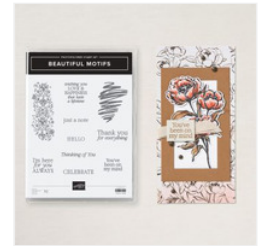

[Gallery Blooms Bundle - 165213](#)

Price: \$53.00

[Gallery Blooms Photopolymer Stamp Set - 165211](#)

Price: \$19.00

[Gallery Blooms Dies - 165212](#)

Price: \$40.00

[Beautiful Motifs Photopolymer Stamp Set \(English\) - 165198](#)

Price: \$18.00

[Celebratory Sips 12" X 12" \(30.5 X 30.5 Cm\) Designer Series Paper - 165586](#)

Price: \$12.50

[Timid Tiger 8-1/2" X 11" Cardstock - 165626](#)

Price: \$14.00

[Peach Pie 8-1/2" X 11" Cardstock - 163799](#)