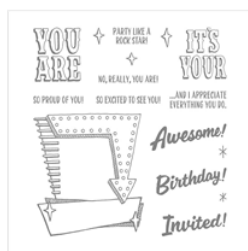

Supply List

Place Order
susanitell@gmail.com

[Marquee Messages Photopolymer Stamp Set - 141727](#)
Price: \$21.00

[Stampin' Trimmer - 126889](#)
Price: \$30.00

[Simply Scored Scoring Tool - 122334](#)
Price: \$37.00