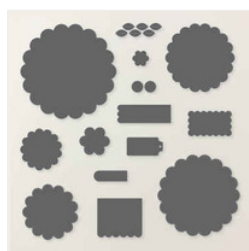

Price: \$14.00

[Coastal Cabana 8-1/2" X 11" Cardstock - 131297](#)

Price: \$14.00

[Blackberry Bliss 8-1/2" X 11" Cardstock - 133675](#)

Price: \$14.00

[Basic White 8-1/2" X 11" Cardstock - 166780](#)

Price: \$14.00

[Basic White 8-1/2" X 11" Thick Cardstock - 159229](#)

Price: \$17.00

[Hydrangea Hue 8-1/2" X 11" Cardstock - 167687](#)

Price: \$14.00

[Paper Medley 12" X 12" \(30.5 X 30.5 Cm\) Mix-In Designer Series Paper - 167759](#)

Price: \$13.00

Supply List

Place Order

kthomas309@zoominternet.net

[Scalloped Blooms Dies - 167646](#)

Price: \$39.00

[White Gel Pens - 166642](#)

Price: \$9.00