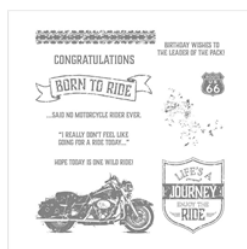

Supply List

Place Order
cinruss@comcast.net
www.stampbystampcreations.com

[One Wild Ride
Wood-Mount
Stamp Set -
141721](#)

Price: \$29.00

[One Wild Ride
Clear-Mount
Stamp Set -
141724](#)

Price: \$21.00

[Basic Black 8-1/2"
X 11" Cardstock -
121045](#)