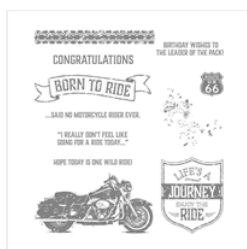

Supply List

Place Order
cinruss@comcast.net
www.stampbystampcreations.com

[One Wild Ride
Wood-Mount
Stamp Set -
141721](#)

Price: \$29.00

[One Wild Ride
Clear-Mount
Stamp Set -
141724](#)

Price: \$21.00

[Basic Black 8-1/2"
X 11" Cardstock -
121045](#)