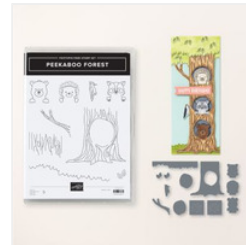

Price: \$24.00

[She's The  
Greatest  
Photopolymer  
Stamp Set  
\(English\) - 165439](#)

Price: \$24.00

[Thankful Garden  
Dies - 165533](#)

Price: \$35.00

[Woven Textures  
12" X 12" \(30.5 X  
30.5 Cm\) Designer  
Series Paper -  
165560](#)

Price: \$12.50

[Peekaboo Forest  
Bundle - 165391](#)

Price: \$45.00

[Year Of Flowers  
Dies - 165374](#)

Price: \$31.00

[Thankful Garden  
Photopolymer  
Stamp Set  
\(English\) - 165526](#)

Price: \$24.00