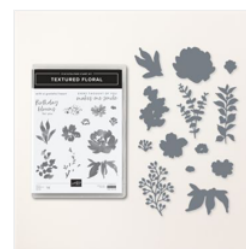

Supply List

Place Order
mo.rootes@polesapart.org

[Textured Floral Photopolymer Stamp Set \(English\) - 161229](#)

Price: £23.00

[Pansy Patch Photopolymer Stamp Set \(English\) - 154999](#)

Price: £24.00

[Artistically Inked Cling Stamp Set - 154542](#)

Price: £23.00

[Textured Floral Dies - 161231](#)

Price: £32.00

[Textured Floral Bundle - 161232](#)

Price: £49.50

[Basic White A4 Cardstock - 159228](#)

Price: £13.00

[Blueberry Bushel A4 Cardstock - 146991](#)