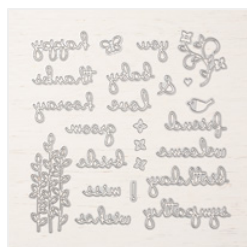

Price: \$9.75

[Balmy Blue 8-1/2"
X 11" Cardstock -
146982](#)

Price: \$14.00

[Highland Heather
8-1/2" X 11"
Cardstock -
146986](#)

Price: \$14.00

[Basic Black 8-1/2"
X 11" Cardstock -
121045](#)

Price: \$14.00

[Well Written Dies -
148534](#)

Price: \$40.00

[Balmy Blue
Stampin' Blends
Combo Pack -
148544](#)

Price: \$9.00

[Soft Sea Foam
Stampin' Blends
Markers Combo
Pack - 148059](#)

Price: \$9.00

[Highland Heather
Stampin' Blends
Markers Combo
Pack - 147276](#)