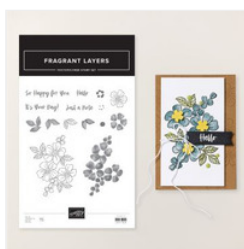

Supply List

Place Order
mo.rootes@polesapart.org

[Woolly Friends
Photopolymer
Stamp Set
\(English\) - 166881](#)

Price: £18.00

[Woolly Friends
Builder Punch -
166887](#)

Price: £25.00

[Fragrant Layers
Photopolymer
Stamp Set
\(English\) - 167150](#)

Price: £23.00

[Basic White A4
Cardstock -
166781](#)

Price: £14.00

[Petunia Pop A4
Cardstock -
163802](#)

Price: £14.00

[Secret Sea A4
Cardstock -
165296](#)

Price: £14.00

[Daffodil Delight
Classic Stampin'
Pad - 147094](#)