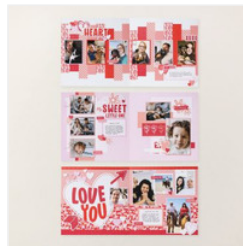

[Love Story Scrapbooking Workshop Kit (English) - 167078](#)

Price: $37.00