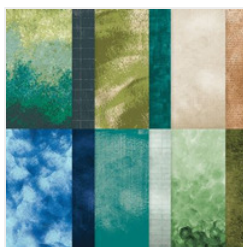

[Nature Walk 12" X
12" (30.5 X 30.5
Cm) Designer
Series Paper -
166912](#)

Price: $12.50