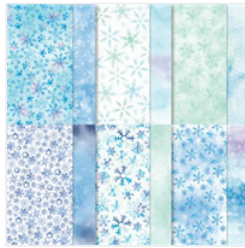

Price: \$49.50

[Snowflake  
Splendor Designer  
Series Paper -  
153512](#)

Price: \$11.50

[Whisper White 8-  
1/2" X 11"  
Cardstock -  
100730](#)

Price: \$9.75

[Pacific Point 8-1/2"  
X 11" Cardstock -  
111350](#)