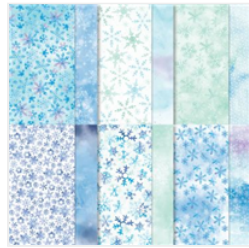

Supply List

Tina Shaw
9379026439

tinashaw2016@outlook.com
www.tinashaw.stampinup.net

Dove Of Hope
Bundle (English) -
155158

Price: \$49.50

Snowflake
Splendor Designer
Series Paper -
153512

Sale: \$9.20
Price: \$11.50

Whisper White 8-
1/2" X 11"
Cardstock -
100730

Price: \$9.75

Pacific Point 8-1/2"
X 11" Cardstock -
111350

Price: \$9.25

Mossy Meadow 8-
1/2" X 11"
Cardstock -
133676

Price: \$9.25

Pacific Point
Classic Stampin'
Pad - 147098