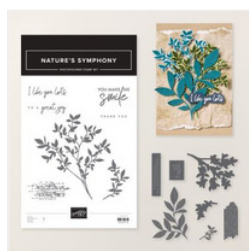

Supply List

Kim Quade
4026177955

kimgskards@gmail.com
www.kimplayswithpaper.com

[Nature's Symphony Bundle \(English\) - 166926](#)

Price: \$46.75

[Nature Walk 12" X 12" \(30.5 X 30.5 Cm\) Designer Series Paper - 166912](#)

Price: \$12.50

[Crumb Cake 12" X 12" \(30.5 X 30.5 Cm\) Two-Tone Cardstock - 166671](#)

Price: \$10.00

[Old Olive 8-1/2" X 11" Cardstock - 100702](#)

Price: \$14.00

[Old Olive Classic Stampin' Pad - 147090](#)