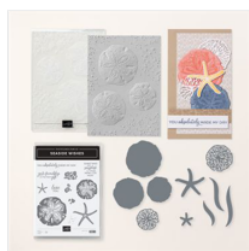

Supply List

RaeJean Communal

(303) 482-1444

rj@mystampinmemories.com

www.MyStampinMemories.com

[Seaside Wishes Bundle \(English\) - 163498](#)

Price: \$47.50

[Seaside Wishes Hybrid Embossing Folder - 163497](#)

Price: \$33.00

[Seaside Wishes Photopolymer Stamp Set \(English\) - 163494](#)

Price: \$20.00

[Thoughtful Journey 6" X 6" \(15.2 X 15.2 Cm\) Designer Series Paper - 163303](#)

Price: \$12.50

[Iridescent Foil Gems - 162842](#)

Price: \$8.00

[Balmy Blue 8-1/2" X 11" Cardstock - 146982](#)

Price: \$14.00

[Petal Pink 8-1/2" X 11" Cardstock - 146985](#)

Price: \$14.00

[Lost Lagoon 8-1/2" X 11" Cardstock - 133679](#)

Price: \$14.00

[Soft Sea Foam 8-1/2" X 11" Cardstock - 146988](#)