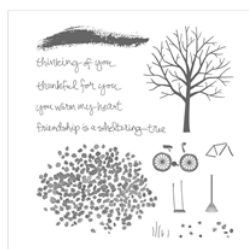

Supply List

Place Order
batripps@gmail.com

[Always An Adventure Wood-Mount Bundle - 142327](#)

Price: \$58.50

[Sheltering Tree Photopolymer Stamp Set - 137163](#)

Price: \$32.00

[Whisper White 8-1/2" X 11" Cardstock - 100730](#)