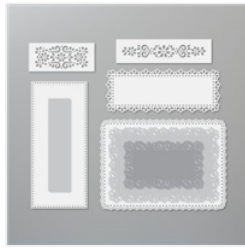

Supply List

Patti Dolan

patti@pspapercrafts.com

www.pspapercrafts.com

[Ornate Garden
Specialty Designer
Series Paper -
152488](#)

Price: \$15.00

[Ornate Layers
Dies - 152726](#)

Price: \$37.00

[Old Olive 8-1/2" X
11" Cardstock -
100702](#)

Price: \$14.00

[Whisper White 8-
1/2" X 11"
Cardstock -
100730](#)

Price: \$9.75

[Old Olive Classic
Stampin' Pad -
147090](#)

Price: \$11.00

[Seaside Notions
Cling Stamp Set
\(En\) - 149278](#)