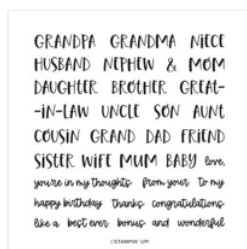

[Share A Milkshake
Photopolymer
Stamp Set
\(English\) - 160394](#)

Price: £18.00

[Best Family Ever
Photopolymer
Stamp Set
\(English\) - 160720](#)

Price: £23.00

[Basic White A4
Cardstock -
159228](#)

Price: £13.00