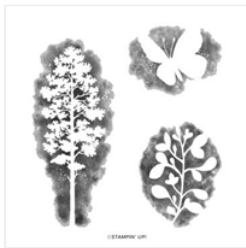

22.12.27 amazing silhouettes

Supply List

Judith Patterson
judith@judithpatterson.net
www.judithpatterson.net

[Amazing Silhouettes Cling Stamp Set - 157814](#)

Price: \$22.00

[Go To Greetings Cling Stamp Set \(English\) - 158763](#)

Price: \$24.00

[Pretty Prints 12" X 12" \(30.5 X 30.5 Cm\) Designer Series Paper - 159245](#)

Price: \$12.00

[Coastal Cabana 8-1/2" X 11" Cardstock - 131297](#)

Price: \$14.00

[Fresh Freesia 8-1/2" X 11" Cardstock - 155613](#)