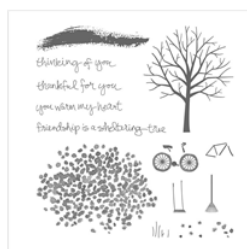

Supply List

Susan Simpson

07905403823

susan_merrey@yahoo.co.uk

<https://craftydukydoodah.blogspot.co.uk/>

[The Great Outdoors Clear-Mount Stamp Set - 126562](#)

Price: £21.95

[Sheltering Tree Photopolymer Stamp Set - 137163](#)