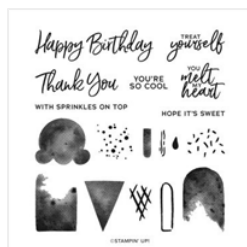

[Sweet Ice Cream
Photopolymer
Stamp Set
(English) - 158224](#)

Price: $17.00