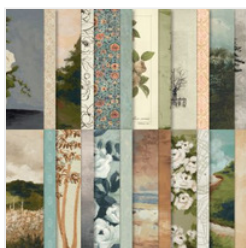

Price: \$12.00

[Stampin' Blends Color Lifter - 144608](#)

Price: \$6.00

[Lost Lagoon 8-1/2 X 11" Cardstock - 133679](#)

Price: \$14.00

[Secret Sea 8-1/2 X 11" Cardstock - 165624](#)

Price: \$14.00

[Basic White 8-1/2 X 11" Cardstock - 166780](#)

Price: \$14.00

[Beautiful Gallery 6" X 6" \(15.2 X 15.2 Cm\) Designer Series Paper - 165196](#)

Price: \$12.50

[Pressed Flower Motifs - 165215](#)

Price: \$9.00

[Stampin' Cut & Emboss Machine - 149653](#)

Price: \$140.00