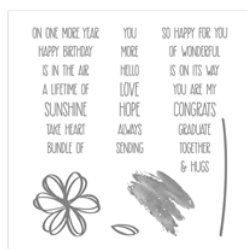

Supply List

Linda Fisher

336-260-2173

angelsofjoy@gmail.com

[Http://www.devotedstamper.com](http://www.devotedstamper.com)

[Sunshine Sayings
Clear-Mount
Stamp Set -
141594](#)

Price: \$23.00

[Sunshine Sayings
Wood-Mount
Stamp Set -
141591](#)

Price: \$31.00

[Pool Party 8-1/2" X
11" Cardstock -
122924](#)

Price: \$14.00

[Elegant Eggplant
8-1/2" X 11"
Cardstock -
105126](#)

Price: \$8.00

[Whisper White 8-
1/2" X 11"
Cardstock -
100730](#)

Price: \$9.75