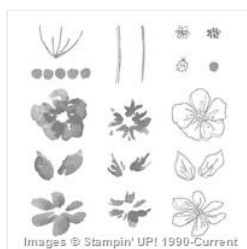

# Supply List

Place Order  
[mariawillis@hotmail.com](mailto:mariawillis@hotmail.com)

[Penned & Painted  
Photopolymer  
Stamp Set -  
141938](#)

Price: \$25.00

[Whisper White 8-  
1/2" X 11" Thick  
Cardstock -  
140272](#)