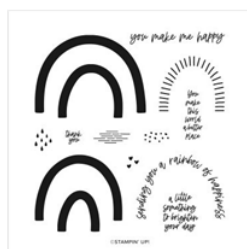

# Supply List

Patti Dolan

[patti@pspapercrafts.com](mailto:patti@pspapercrafts.com)

[www.pspapercrafts.com](http://www.pspapercrafts.com)

[Catching Butterflies Cling Stamp Set \(English\) - 158108](#)

Price: \$0.00

[Rainbow Of Happiness Photopolymer Stamp Set \(English\) - 157721](#)

Price: \$18.00

[Sunshine & Rainbows 6" X 6" \(15.2 X 15.2 Cm\) Designer Series Paper - 158126](#)

Price: \$0.00

[Checks & Dots Embossing Folders - 155432](#)