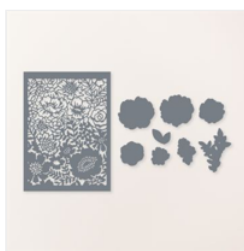

Supply List

Kylie Page

stampersworkshop@gmail.com

www.stampersworkshop.com

[Two-Tone Flora Bundle \(English\) - 160414](#)

Price: \$98.00

[Two-Tone Flora Photopolymer Stamp Set - 160844](#)

Price: \$41.00

[Two-Tone Flora Dies - 159181](#)

Price: \$68.00

[Peaceful Moments Cling Stamp Set - 151595](#)

Price: \$37.00

[Picture This Dies - 155559](#)

Price: \$60.00

[Rectangle Stitched Dies - 151820](#)

Price: \$61.00