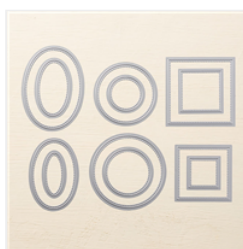

[Stitched Shapes
Dies - 145372](#)

Price: \$30.00

[Basic Black 8-1/2"
X 11" Cardstock -
121045](#)

Price: \$11.50

[Rich Razzleberry
8-1/2" X 11"
Cardstock -
115316](#)

Price: \$9.25

[Plaid Tidings 6" X
6" \(15.2 X 15.2
Cm\) Designer
Series Paper -
153527](#)