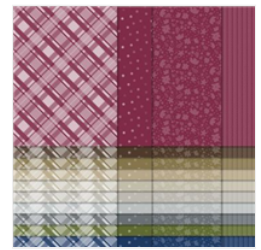

Supply List

Susan Jackson
3867170750

justpeachystamping@gmail.com
<https://justpeachystamping.com>

Fond Of Autumn
Photopolymer
Stamp Set
(English) - 160266
Price: \$23.00

Stylish Shapes
Dies - 159183
Price: \$30.00

Deckled
Rectangles Dies -
159173
Price: \$30.00

Merry Merlot 8-1/2"
X 11" Cardstock -
146979
Price: \$9.25

Neutrals 6" X 6"
(15.2 X 15.2 Cm)
Designer Series
Paper - 159257
Price: \$12.00

Basic White 8-1/2"
X 11" Cardstock -
159276
Price: \$10.25