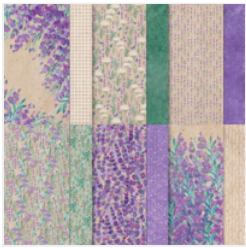

Supply List

Place Order
sam@pootlepapercraft.co.uk

Perennial
Lavender 12" X
12" (30.5 X 30.5
Cm) Designer
Series Paper -
162593

Price: £11.75

Painted Lavender
Bundle - 162597

Price: £44.00

Painted Lavender
Dies - 162596

Price: £30.00

Painted Lavender
Photopolymer
Stamp Set -
162594

Price: £19.00

Lost Lagoon
Classic Stampin'
Pad - 161678

Price: £8.50

Berry Burst Classic
Stampin' Pad -
147143

Price: £8.50

Highland Heather
Classic Stampin'
Pad - 147103