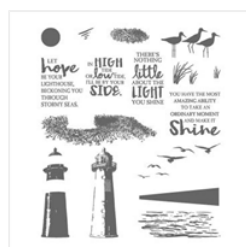

Price: \$6.50

[Seasonal Layers Dies - 143751](#)

Price: \$33.00

[High Tide Photopolymer Stamp Set \(En\) - 143006](#)

Price: \$26.00

[Umbrella Weather Framelits Dies - 141479](#)

Price: \$25.00

[Colorful Seasons Photopolymer Bundle - 145348](#)