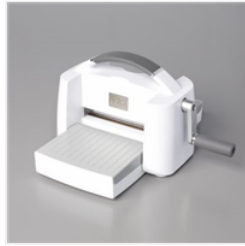

Shy Shamrock
Stampin' Blends
Combo Pack -
163825

Price: \$11.00

Multipurpose
Liquid Glue -
110755

Price: \$6.00

Supply List

Tammy Fite
505.440.4936

stampwithtammy@gmail.com
<http://tammyfite.stampinup.net>

Stampin'
Dimensionals -
104430

Price: \$4.25

Stampin' Cut &
Emboss Machine -
149653

Price: \$130.00