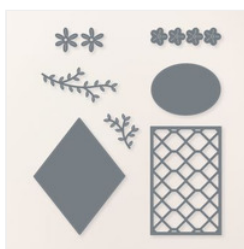

Supply List

Tammy Fite
505.440.4936

stampwithtammy@gmail.com
<http://tammyfite.stampinup.net>

[Simply Said Mix & Match Photopolymer Stamp Set \(English\) - 163756](#)
Price: \$17.00

[Full Of Life 6" X 6" \(15.2 X 15.2 Cm\) Designer Series Paper - 163357](#)
Price: \$12.50

[Linked Together Dies - 164808](#)
Price: \$34.00

[Adhesive-Backed Dots For Days - 163779](#)
Price: \$8.00

[Blueberry Bushel Classic Stampin' Pad - 147138](#)
Price: \$11.00

[Blueberry Bushel Classic Stampin' Ink Refill - 147176](#)
Price: \$6.00