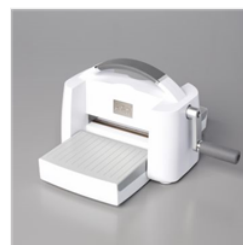

Price: \$13.75

Night Of Navy
Classic Stampin'
Pad - 147110

Price: \$11.00

Blushing Bride
Classic Stampin'
Pad - 147100

Price: \$11.00

Wink Of Stella
Clear Glitter Brush
- 141897

Price: \$11.00

Baker's Twine
Essentials Pack -
155475

Price: \$15.00

Iridescent
Rhinestones Basic
Jewels - 158130

Price: \$10.25

Simply Marbleous
6" X 6" (15.2 X
15.2 Cm) Designer
Series Paper -
158128

Price: \$0.00

Stampin' Cut &
Emboss Machine -
149653

Price: \$170.00

Stitched So
Sweetly Dies -
151690

Price: \$44.00

Gold & Rose Gold
6" X 6" (15.2 X
15.2 Cm) Metallic
Specialty Paper -
156844

Price: \$7.00