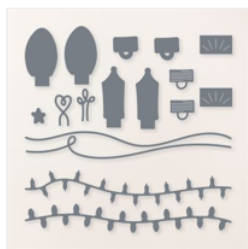

Shadowbox Home Decor Supplies

Supply List

Tami White

tami@stampwithtami.com

www.stampwithtami.com

[Merry & Bright
Dies - 161950](#)

Price: $33.00