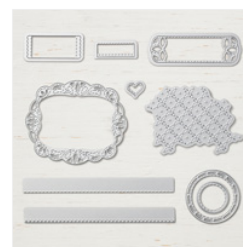

Price: \$13.00

Tea Room Copper
Vinyl Stickers -
146314

Price: \$12.25

Petal Pair Textured
Impressions
Embossing Folders
- 145656

Price: \$16.00

Rich Razzleberry
Classic Stampin'
Pad - 147091

Price: \$14.00

Picture Perfect
Birthday
Photopolymer
Stamp Set -
145519

Price: \$30.00

Share What You
Love Artisan
Pearls - 146927

Price: \$10.50

Calypso Coral
Classic Stampin'
Pad - 147101

Price: \$14.00

Calypso Coral A4
Cardstock -
124392

Price: \$16.25

Stitched Labels
Dies - 146828