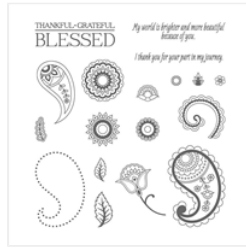

[Paisleys & Posies
Photopolymer
Stamp Set -
142196](#)

Price: $21.00