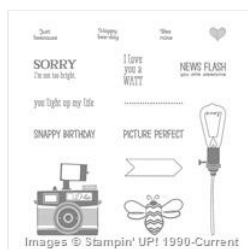

Supply List

Roberta Timmons

740-601-2396

StampwithRoberta@gmail.com

www.stampwithroberta.blogspot.com

[Pun Intended
Photopolymer
Stamp Set -
141804](#)

Price: \$9.50

[Project Life 4" X 3"
Grid Cards -
136528](#)