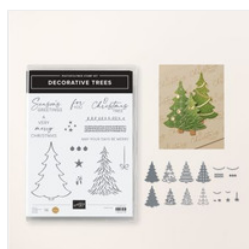

Supply List

Christy Fulk

christyfulk@createwithchristy.com

<https://www.createwithchristy.com/>

[Decorative Trees Bundle \(English\) - 164085](#)

Price: \$52.00

[Old Olive Classic Stampin' Pad - 147090](#)

Price: \$11.00

[Poppy Parade Classic Stampin' Pad - 147050](#)

Price: \$11.00

[Wink Of Stella Clear Glitter Brush - 141897](#)

Price: \$10.00

[Neutrals Stampin' Write Markers - 161697](#)

Price: \$35.00

[Old Olive 8-1/2" X 11" Cardstock - 100702](#)

Price: \$14.00

[Poppy Parade 8-1/2" X 11" Cardstock - 119793](#)

Price: \$14.00

[Crushed Curry 8-1/2" X 11" Cardstock - 131199](#)

Price: \$14.00

[Pretty Peacock 8-1/2" X 11" Cardstock - 150880](#)

Price: \$14.00