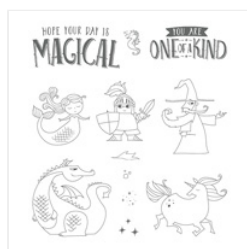

Supply List

Angie Juda
<http://orderwithangie.com>
helpdesk@chicnscratch.com
ChicnScratch.com

[Magical Day Clear-Mount Stamp Set - 145857](#)

Price: \$22.00

[Magical Day Wood-Mount Stamp Set - 145854](#)

Price: \$30.00