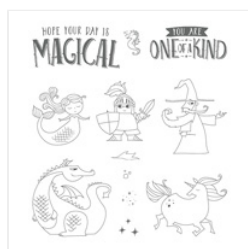

Supply List

Angie Juda
<http://orderwithangie.com>
helpdesk@chicnscratch.com
ChicnScratch.com

[Magical Day Clear-Mount Stamp Set - 145857](#)

Price: \$22.00

[Magical Day Wood-Mount Stamp Set - 145854](#)

Price: \$30.00