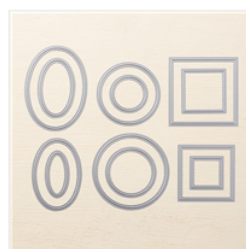

[Waterfront  
Photopolymer  
Stamp Set \(En\) -  
146386](#)

Price: £16.00

[Stitched Shapes  
Dies - 145372](#)

Price: £28.00

[Whisper White A4  
Thick Cardstock -  
140490](#)

Price: £7.75

[Whisper White A4  
Cardstock -  
106549](#)