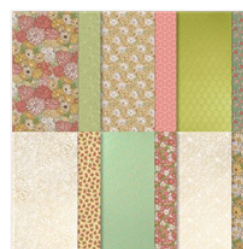

[Bumblebee 8-1/2"  
X 11" Cardstock -  
153077](#)

Price: \$8.75

[Seaside Spray 8-  
1/2" X 11"  
Cardstock -  
150883](#)

Price: \$8.75

[Whisper White 8-  
1/2" X 11"  
Cardstock -  
100730](#)

Price: \$9.75