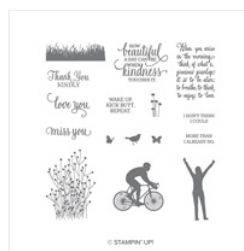

Supply List

Kim Vogel
989-506-1410

kim@kimsbasementbunch.com
www.kim_vogel.stampinup.net

[Grapefruit Grove
8-1/2" X 11"
Cardstock -
146972](#)

Price: \$8.75

[Basic Black 8-1/2"
X 11" Cardstock -
121045](#)

Price: \$14.00

[Whisper White 8-
1/2" X 11"
Cardstock -
100730](#)

Price: \$9.75

[Enjoy Life
Photopolymer
Stamp Set -
148190](#)

Price: \$25.00

[Stamping Sponges
- 141337](#)

Price: \$4.00

[Old Olive Classic
Stampin' Pad -
147090](#)