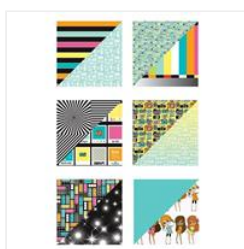

[Project Me Prints - PP-0043](#)

Price: $16.95