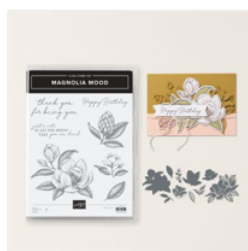

# Supply List

Patti Dolan

[patti@pspapercrafts.com](mailto:patti@pspapercrafts.com)

[www.pspapercrafts.com](http://www.pspapercrafts.com)

[Magnolia Mood Bundle \(English\) - 163507](#)

Price: \$54.75

[Nature's Sweetness 12" X 12" \(30.5 X 30.5 Cm\) Specialty Designer Series Paper - 162616](#)

Price: \$16.50

[Pebbled Path 8-1/2" X 11" Cardstock - 161722](#)

Price: \$11.50

[Basic White 8-1/2" X 11" Cardstock - 159276](#)

Price: \$13.00

[Cane Weave 3D Embossing Folder - 160580](#)

Price: \$10.00

[Copper Clay Classic Stampin' Pad - 161647](#)